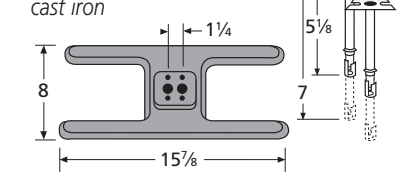

20502-70301
cast iron