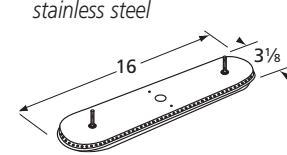

Oval Single Burners

11301-70301
stainless steel