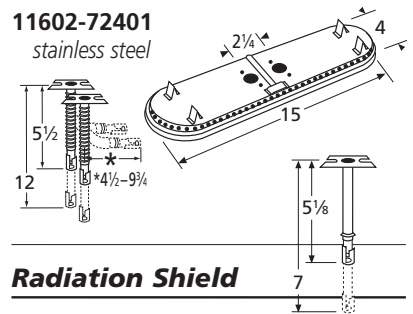

20502-70301
cast iron

Oval Single Burners

11301-70301
stainless steel

Oval Twin Burners

11602-72401
stainless steel

Radiation Shield

00600
stainless steel

Cooking Grids