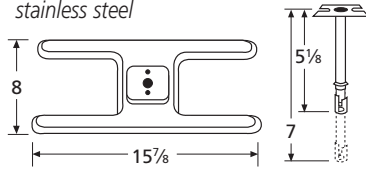

Amberlight

H-Single Burners

10101-70301
stainless steel

20101-70301
cast iron

H-Twin Burners

10602-70301
stainless steel

20602-70301
cast iron

10502-70301
stainless steel