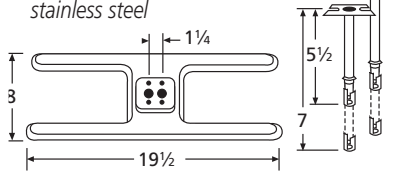

Amberlight

H-Single Burners

10101-70301
stainless steel

20101-70301
cast iron

H-Twin Burners

10602-70301
stainless steel

20602-70301
cast iron

10502-70301
stainless steel

20502-70301
cast iron

Oval Single Burners

11301-70301
stainless steel

Oval Twin Burners

11602-72401
stainless steel

Radiation Shield

00600
stainless steel

Cooking Grids