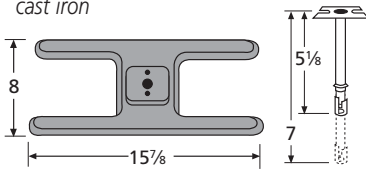

Amberlight

H-Single Burners

10101-70301
stainless steel

20101-70301
cast iron

H-Twin Burners

10602-70301
stainless steel

20602-70301
cast iron

10502-70301
stainless steel