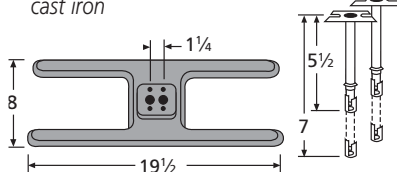

Amberlight

H-Single Burners

10101-70301
stainless steel

20101-70301
cast iron

H-Twin Burners

10602-70301
stainless steel

20602-70301
cast iron

10502-70301
stainless steel