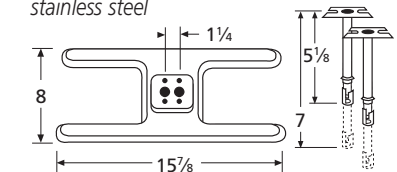

Amberlight

H-Single Burners

10101-70301
stainless steel

20101-70301
cast iron

H-Twin Burners

10602-70301
stainless steel

20602-70301
cast iron

10502-70301
stainless steel