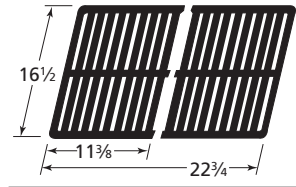

## Cooking Grids

**53502**

*porcelain steel wire*

**68252**

*cast iron*

MANUFACTURERS