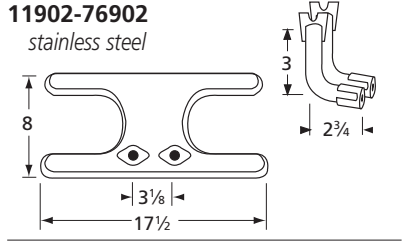

Patio Kitchen

H-Single Burners

H-Twin Burners

Cooking Grids

Rock Grates