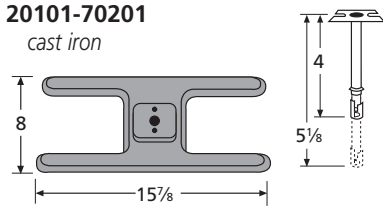

## H-Single Burners

**10101-70201**  
stainless steel

**20101-70201**  
cast iron