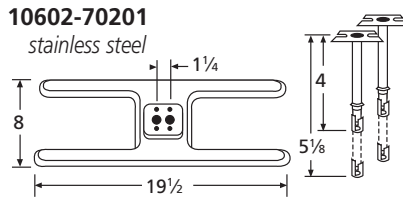

11902-76902
stainless steel

11902-71902
stainless steel

H-Twin Burners

10602-70201
stainless steel