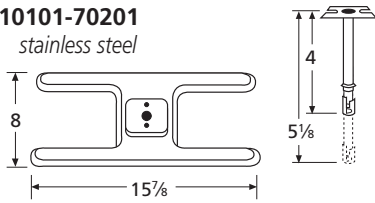

## H-Single Burners

**10101-70201**  
stainless steel

**20101-70201**  
cast iron