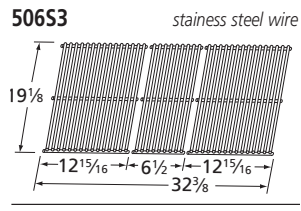

Patio Range

Burner

Cooking Grid

Heat Plates

Repair Parts