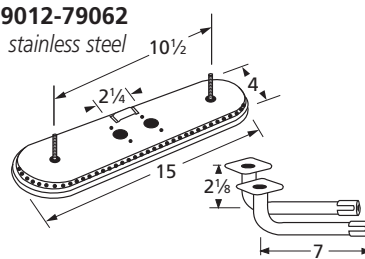

## Cooking Grid

**53401**

porcelain steel wire