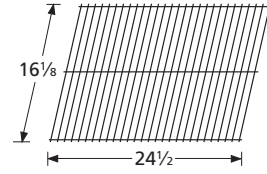

## Cooking Grid

**53401**

porcelain steel wire