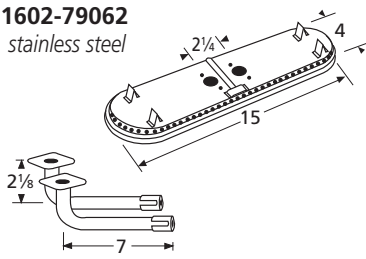

Phoenix

Burners

11602-79062
stainless steel