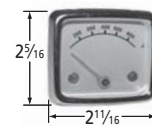

**Limited Stock**

valves assembly

**03400**

wire with spade and round connectors

**09090**

knob

**21217**

lid heat indicator with copper back