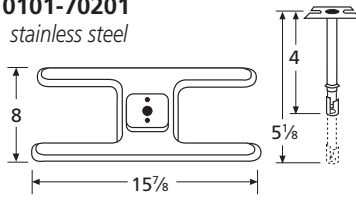

## H-Single Burners

**10101-70201**  
stainless steel

**20101-70201**  
cast iron