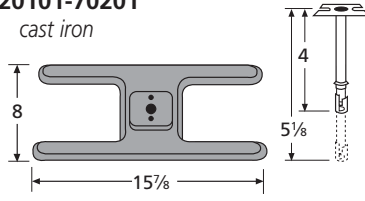

## H-Single Burners

**10101-70201**  
stainless steel

**20101-70201**  
cast iron