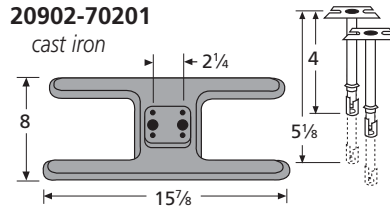

20902-70201
cast iron