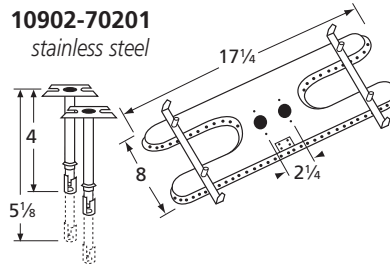

H-Twin Burners

10902-70201
stainless steel