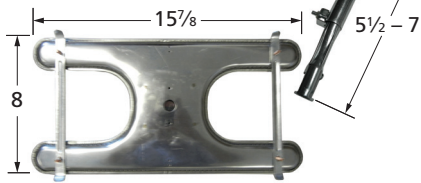

Turco

H-Single Burners

10101-70301

stainless steel

H-Twin, 2 1/4" offset

11002-70301

stainless steel

Cooking Grid

54501

porcelain steel wire

Rock Grates

92501

steel wire

92401

steel wire

90211