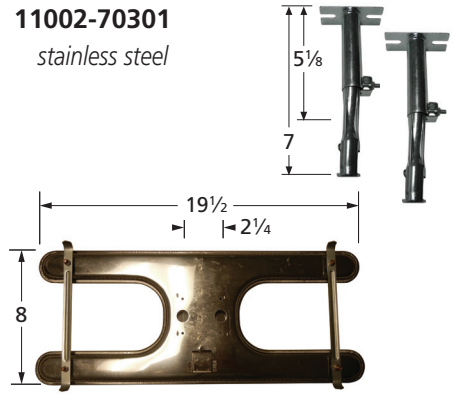

Turco

H-Single Burners

10101-70301

stainless steel

H-Twin, 2 1/4" offset

11002-70301

stainless steel

Cooking Grid

54501

porcelain steel wire

Rock Grates

92501

steel wire

92401

steel wire

90211

steel wire